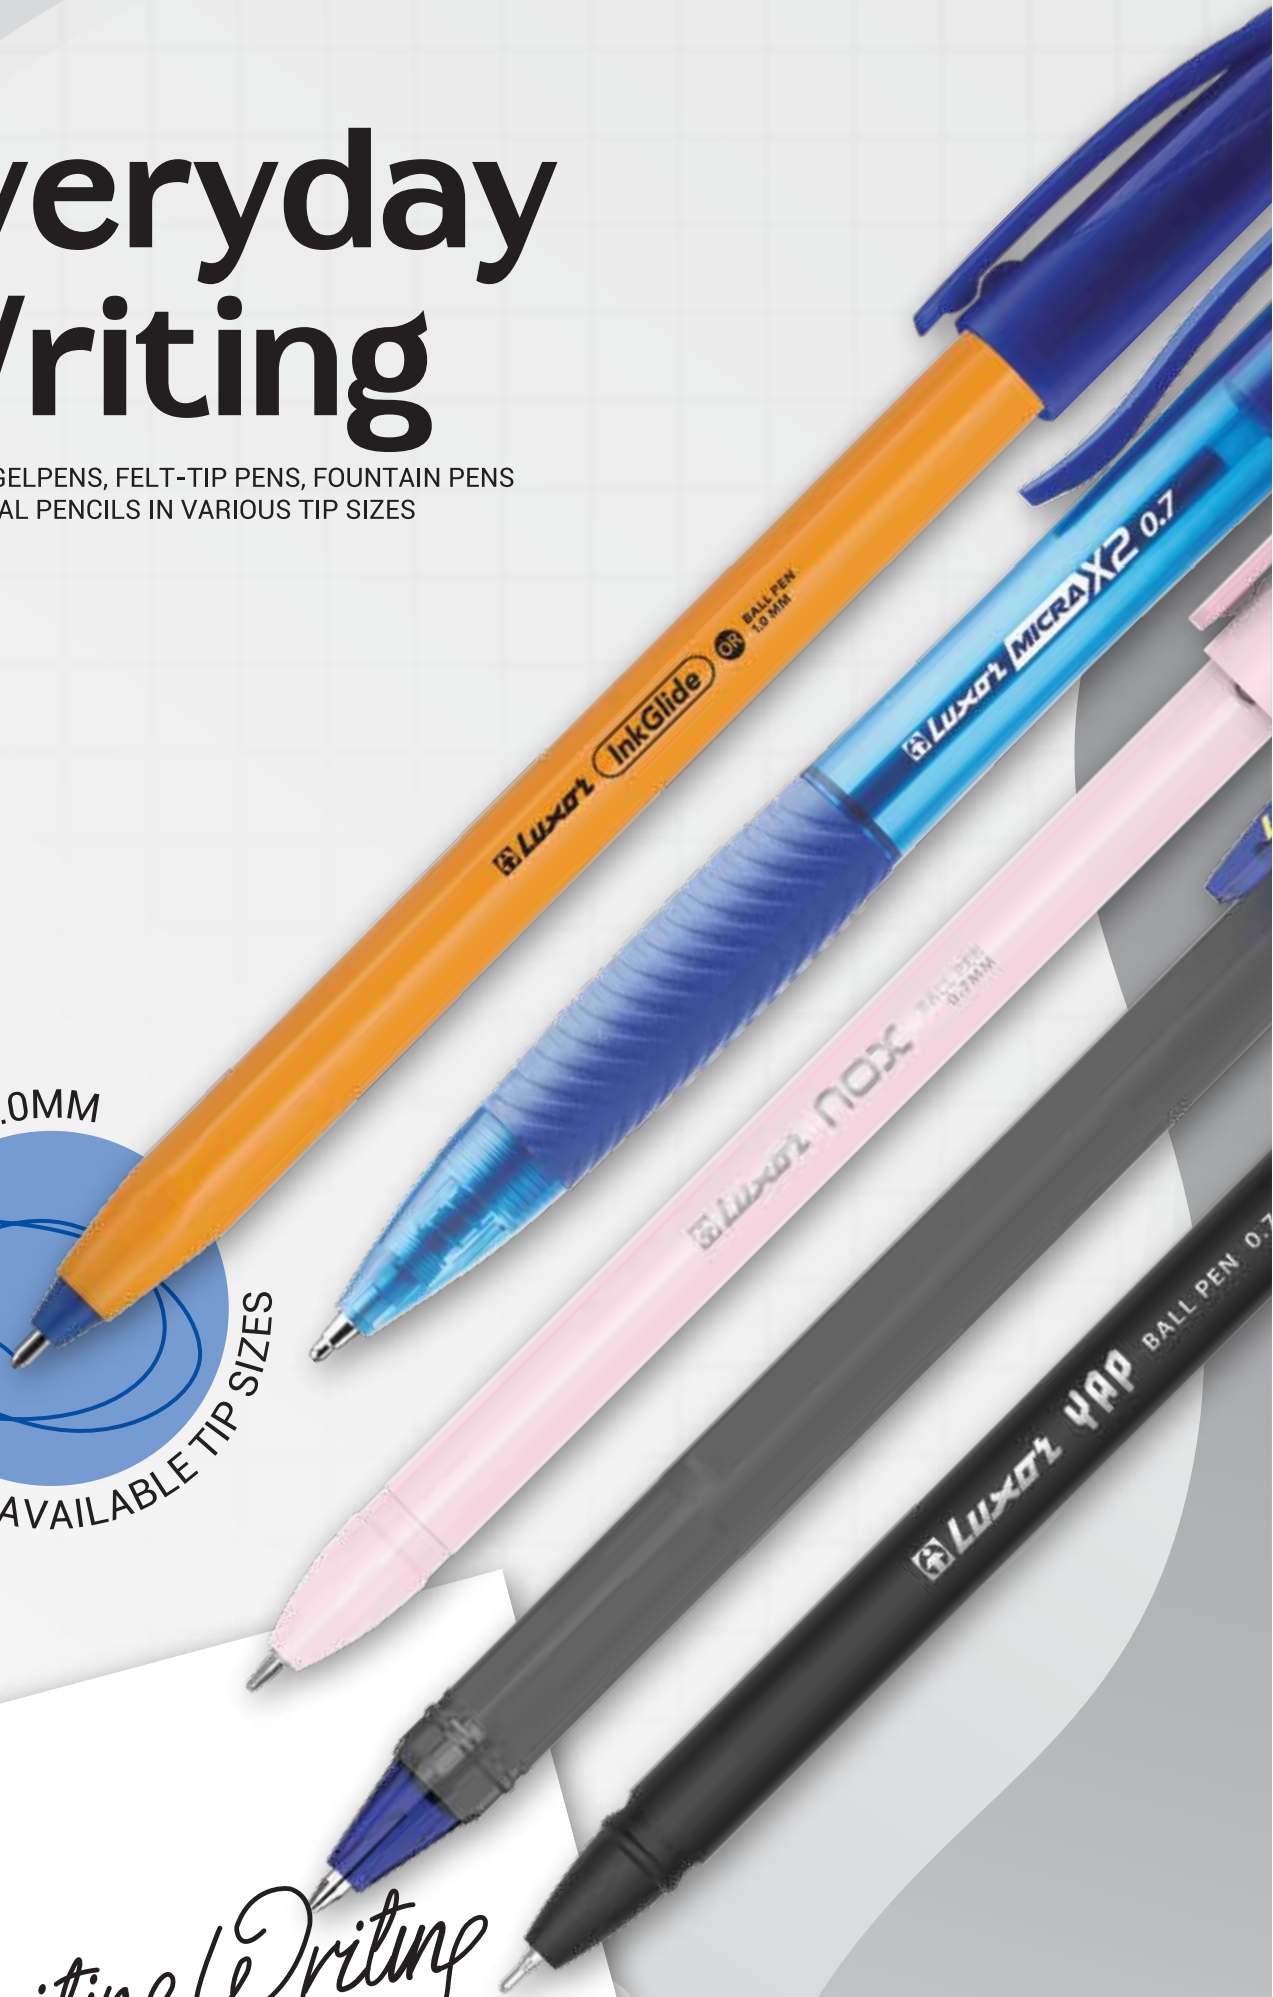

Everyday Writing

BALL PENS, GELPENS, FELT-TIP PENS, FOUNTAIN PENS
& MECHANICAL PENCILS IN VARIOUS TIP SIZES

Exciting Writing

YAP Ball Pen

- Matt Finish Body
- Low viscosity Ink
- Longer writing length
- TC Ball tip for ultra smooth writing