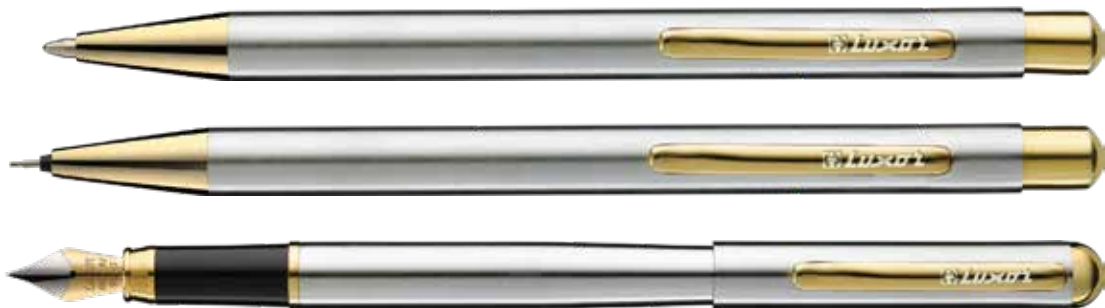

Nova Set

Sleek yet bold brush steel and matt lacquered finish set with gold trims. Ball pen fitted with Neotec refill, Mechanical pencil with 0.5 mm polymer lead and Fountain pen with medium point Iridium nib. Packed in an attractive gift presentation.

11102

8235

8236