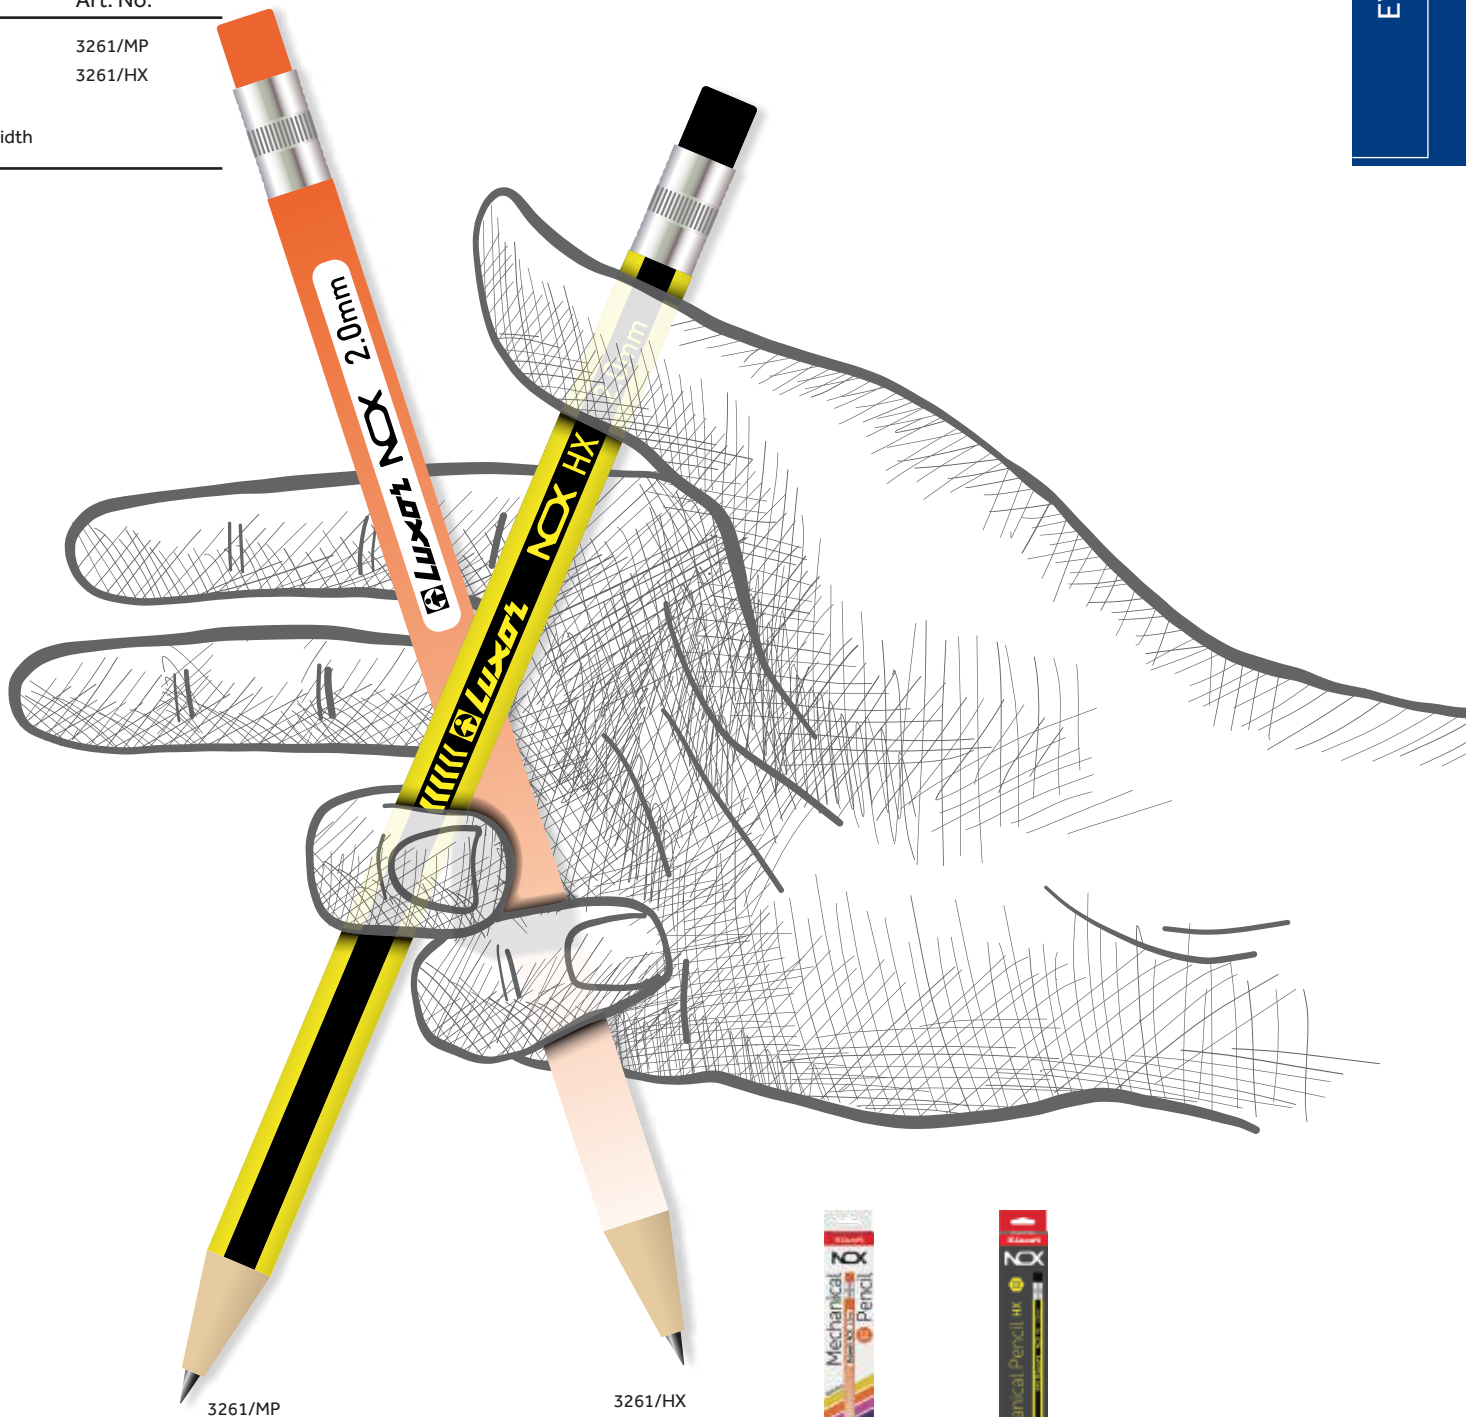

Mechanical Pencil 2.0

- Replaceable leads for long-term savings.
- Stylish pastel colored body add a fun and appealing touch
- Ensures rich, smooth, and smudge-free writing and sketching .
- Eco-friendly, durable pencils designed without wood and featuring
- Comes complete with 1 sharpener and 1 eraser for everyday convenience.

Tip	Art. No.
	3261/MP
	3261/HX
2 MM Line width	

3261/MP

3261/HX

Code	Box	Blister	PPDU	Inner Carton	Master Carton	Volume	Weight
3261HX/10 BOX	10 Pcs.	--	--	TBD	TBD	TBD	TBD
3261MP/10 BOX	10 Pcs.	--	--	TBD	TBD	TBD	TBD