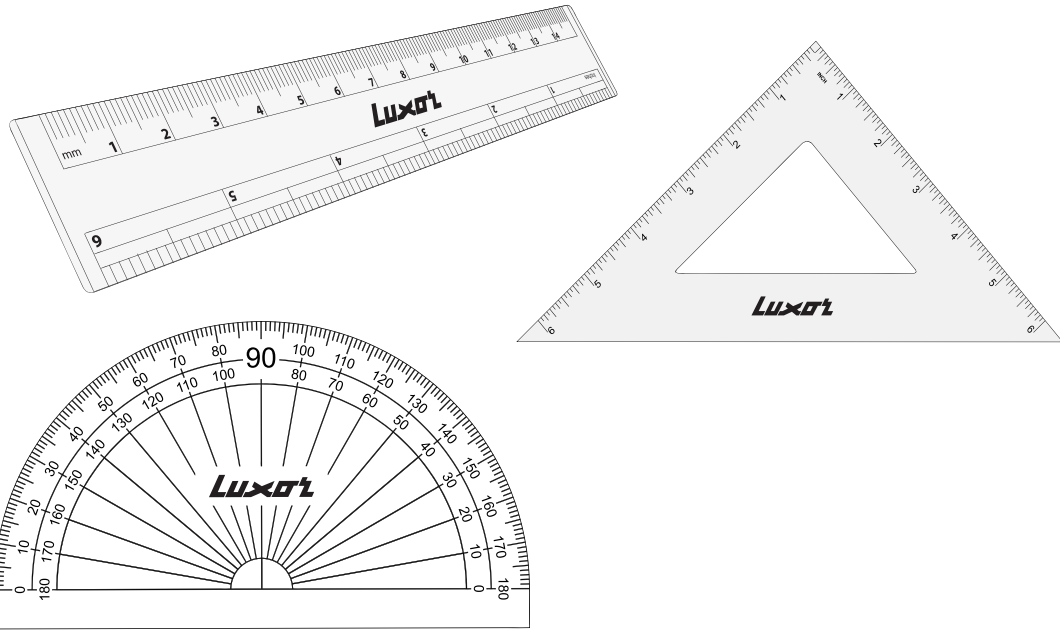

Geometrical Instruments

(Set)

3253

	Code	Box	Blister	Inner Carton	Master Carton	Volume	Weight
	3253	--	--	--	--	TBD	TBD