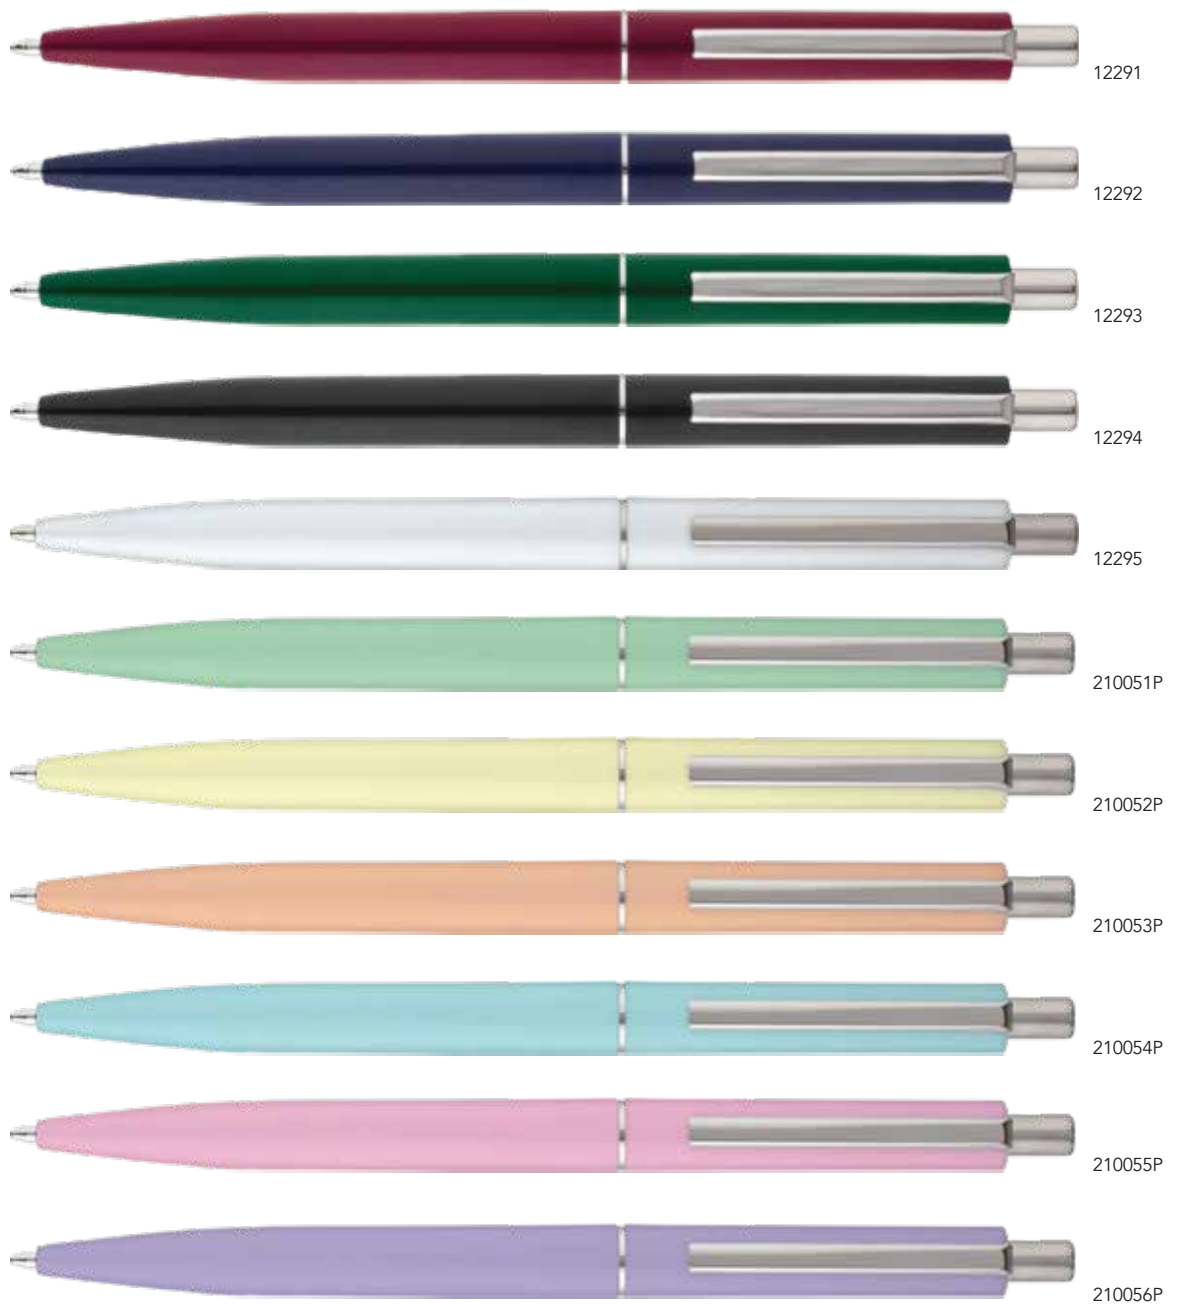

Printing on pen

11102

8146

8145

Crux Ball Pen

Everyday ball pen with glossy & pastel barrel with shiny chrome clip and trims. Pen fitted with X-20 refill. Packed in an attractive gift presentation.

Refills

Insta Flow Neotec Refill