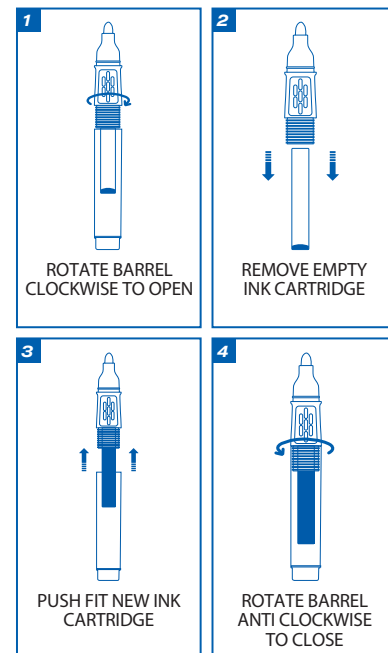

Refillable Whiteboard Marker NEW

- Low odour ink
- Easy to wipe off
- Xylene/toluene free
- Easy fit Cartridge system
- Use on glass & non-porous surfaces

Tip	Ink Color	Art. No.
		1220RM
		1221RM
		1222RM
		1223RM

Code	Box	Wallet	Acetate	Inner Carton	Master Carton	Volume	Weight	
1220RM	12 Pcs.	--	--	TBD	TBD	TBD	TBD	
10001/24 Act	--	--	24 Pcs.	TBD	TBD	TBD	TBD